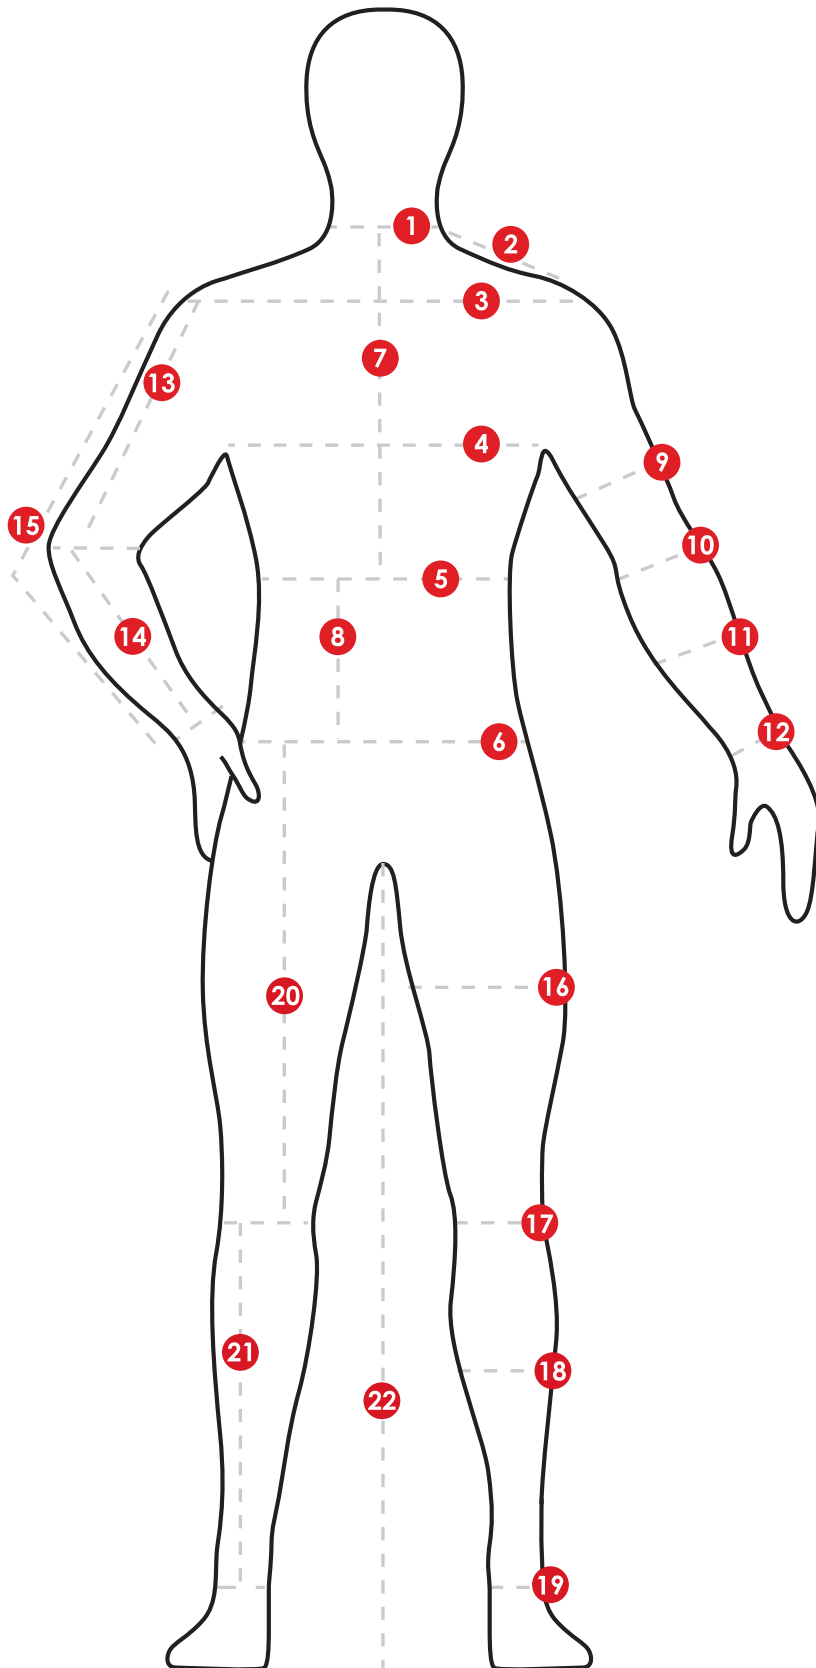

# Male Measurements Chart

[www.angryrobotscosplay.com](http://www.angryrobotscosplay.com)

- 1 \_\_\_\_\_ Neck
- 2 \_\_\_\_\_ Neck to Shoulder
- 3 \_\_\_\_\_ Shoulders (across back)
- 4 \_\_\_\_\_ Chest
- 5 \_\_\_\_\_ Waist
- 6 \_\_\_\_\_ Hips
- 7 \_\_\_\_\_ Neck to Waist
- 8 \_\_\_\_\_ Waist to Hips
- 9 \_\_\_\_\_ Upper arm
- 10 \_\_\_\_\_ Elbow
- 11 \_\_\_\_\_ Forearm
- 12 \_\_\_\_\_ Wrist
- 13 \_\_\_\_\_ Shoulder to Elbow
- 14 \_\_\_\_\_ Elbow to Wrist
- 15 \_\_\_\_\_ Arm (around bent elbow)
- 16 \_\_\_\_\_ Thigh
- 17 \_\_\_\_\_ Knee
- 18 \_\_\_\_\_ Calf
- 19 \_\_\_\_\_ Ankle
- 20 \_\_\_\_\_ Hip to Knee
- 21 \_\_\_\_\_ Knee to Ankle
- 22 \_\_\_\_\_ Inseam (crotch to floor)