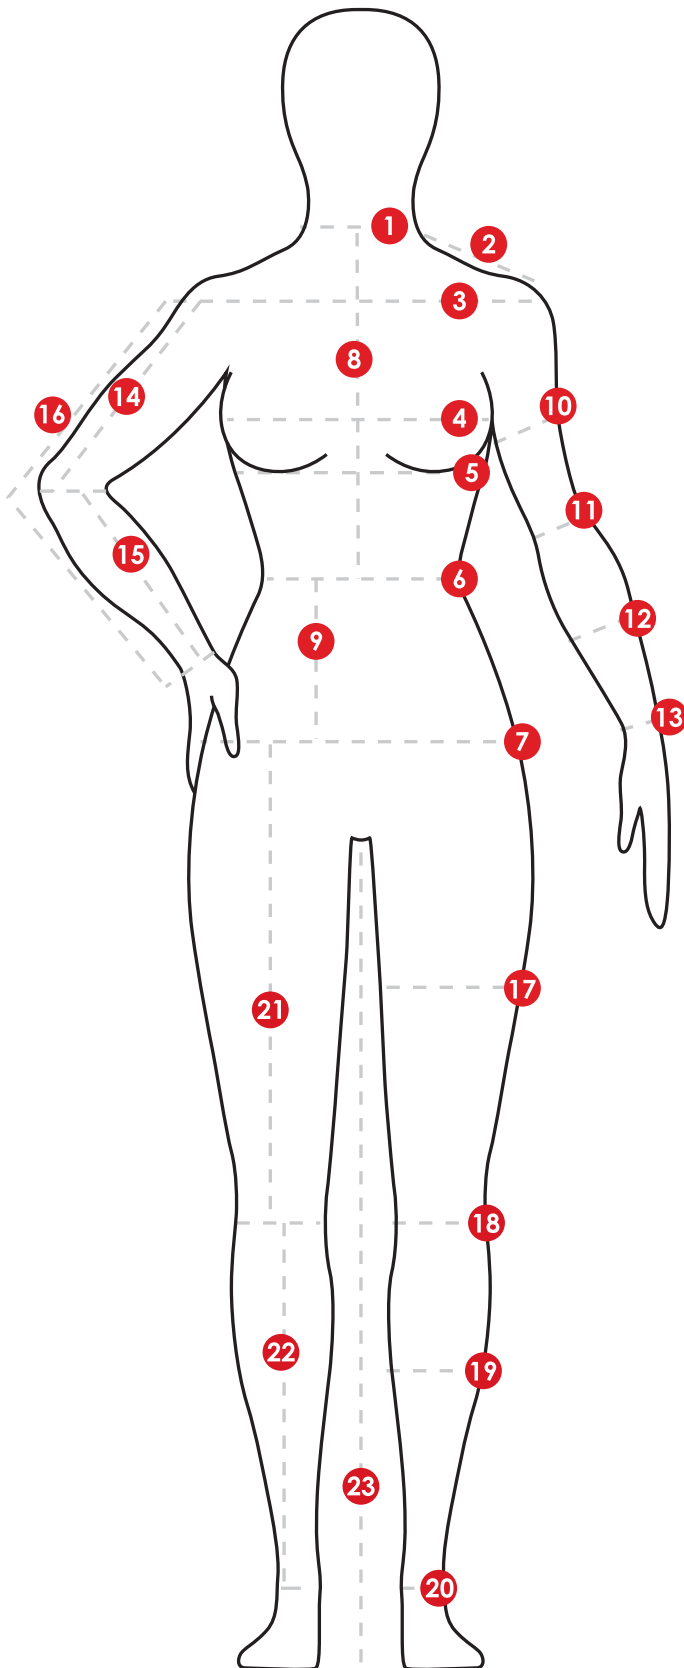

Female Measurements Chart

www.angryrobotscosplay.com

- 1 ___ Neck
- 2 ___ Neck to Shoulder
- 3 ___ Shoulders (across back)
- 4 ___ Bust
- 5 ___ Underbust
- 6 ___ Waist
- 7 ___ Hips
- 8 ___ Neck to Waist
- 9 ___ Waist to Hips
- 10 ___ Upper arm
- 11 ___ Elbow
- 12 ___ Forearm
- 13 ___ Wrist
- 14 ___ Shoulder to Elbow
- 15 ___ Elbow to Wrist
- 16 ___ Arm (around bent elbow)
- 17 ___ Thigh
- 18 ___ Knee
- 19 ___ Calf
- 20 ___ Ankle
- 21 ___ Hip to Knee
- 22 ___ Knee to Ankle
- 23 ___ Inseam (crotch to floor)